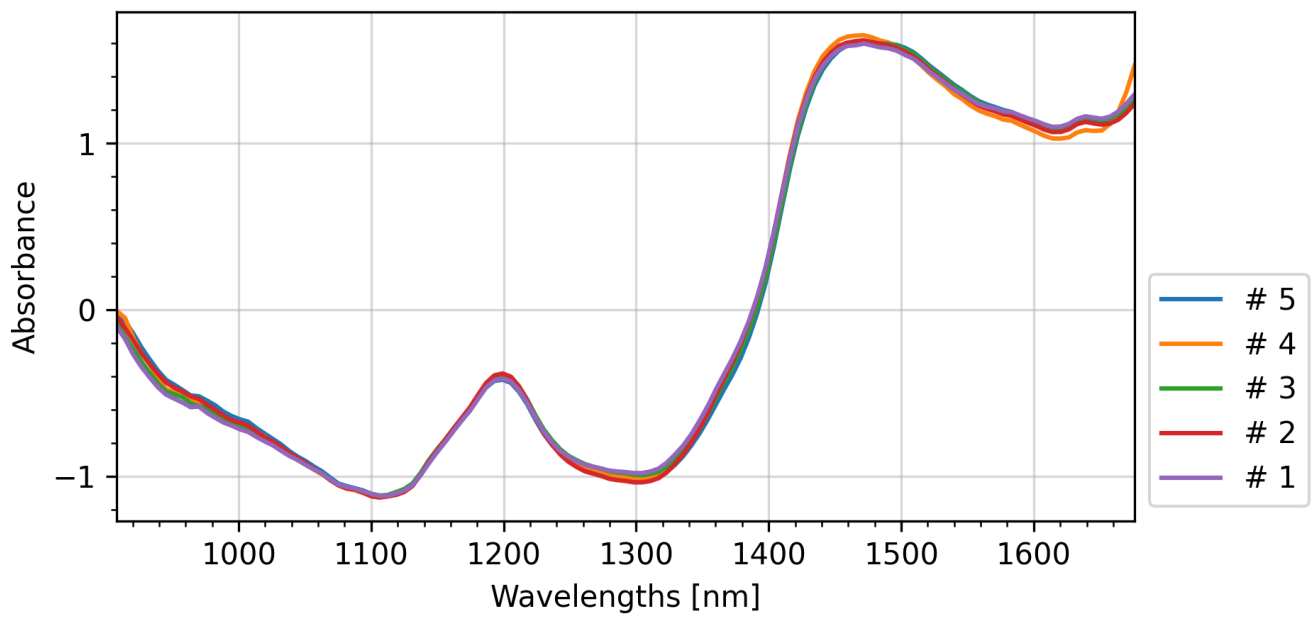

### Sample Information

**Measure type:** Fresh Bud

**Substance form:** Unspecified

**Number of measures:** 5  
(total: 5)

**Device:** M1-1000615

**Homogeneity:** Excellent

Measure type: Fresh Bud | Substance form: Unspecified | Device: M1-1000615