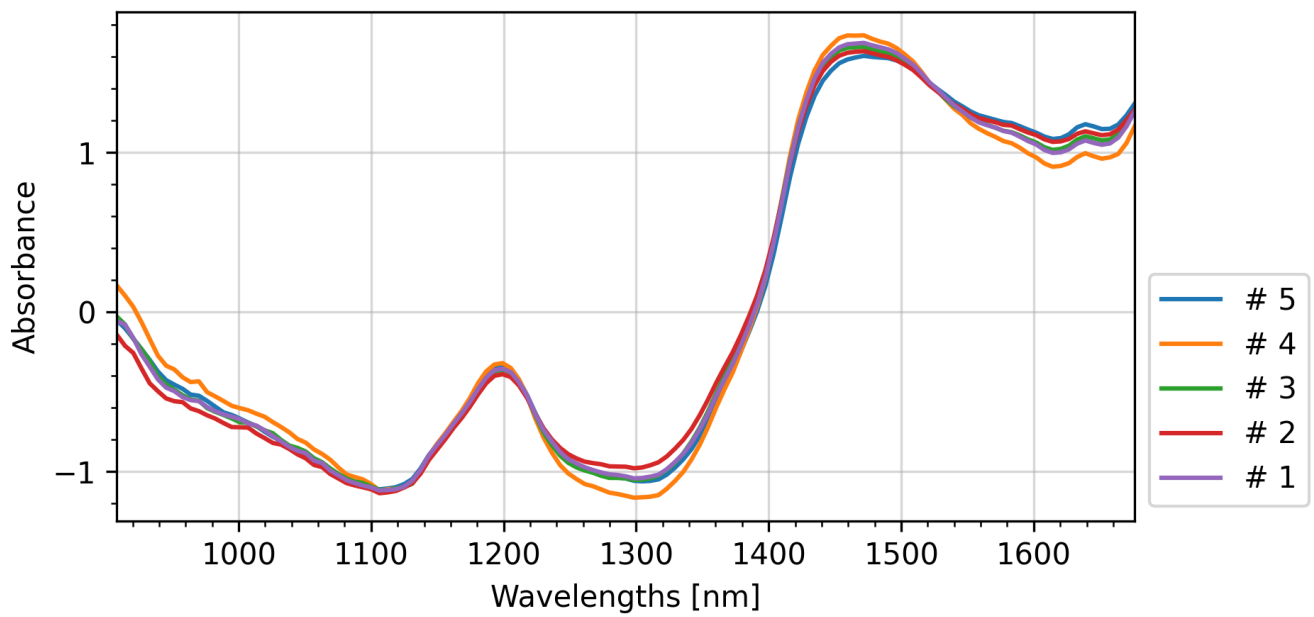

### Sample Information

**Measure type:** Fresh Bud

**Substance form:** Unspecified

**Number of measures:** 5  
(total: 5)

**Device:** M1-1000615

**Homogeneity:** Excellent

Measure type: Fresh Bud | Substance form: Unspecified | Device: M1-1000615