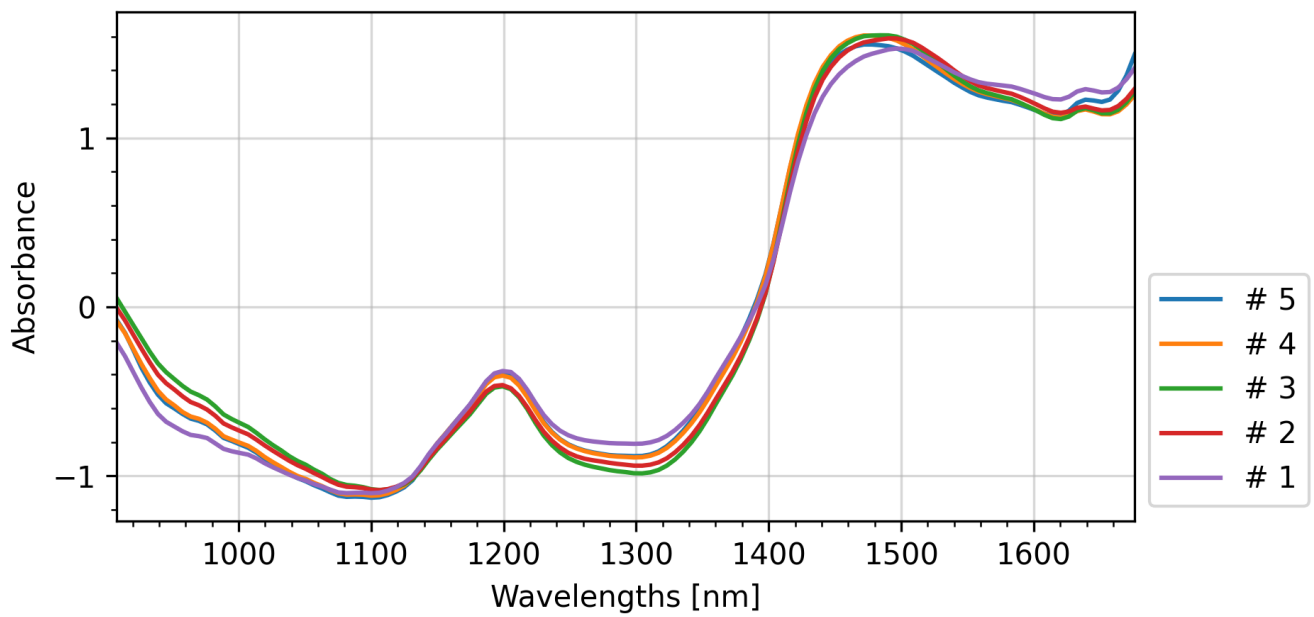

### Sample Information

**Measure type:** Fresh Bud

**Substance form:** Unspecified

**Number of measures:** 5  
(total: 5)

**Device:** M1-1000615

**Homogeneity:** Good

Measure type: Fresh Bud | Substance form: Unspecified | Device: M1-1000615