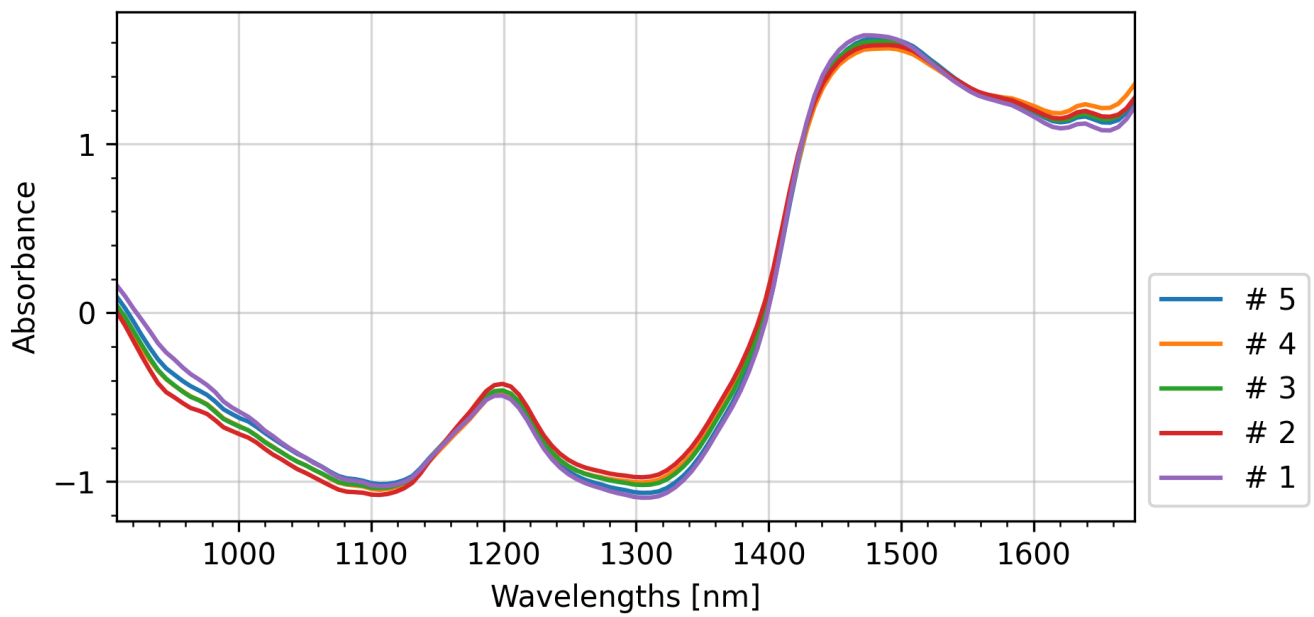

Sample Information

Measure type: Fresh Bud

Substance form: Unspecified

Number of measures: 5
(total: 5)

Device: M1-1000615

Homogeneity: Excellent

Measure type: Fresh Bud | Substance form: Unspecified | Device: M1-1000615

N°	Date	Substance & purity			User
			Total CBD	12.6%	
			Moisture	10.5%	
			Water Activity	0.6	
005	17/12/24 15:28	Cannabis CBD	CBCA	0.5%	CBDCKO
			Total THC	0.3%	
			CBC	0.2%	
			CBDV	0.0%	

			Total CBD	13.0%	
			Moisture	10.5%	
			Water Activity	0.6	
004	17/12/24 15:28	Cannabis CBD	CBCA	0.5%	CBDCKO
			Total THC	0.4%	
			CBC	0.1%	
			CBDV	0.0%	