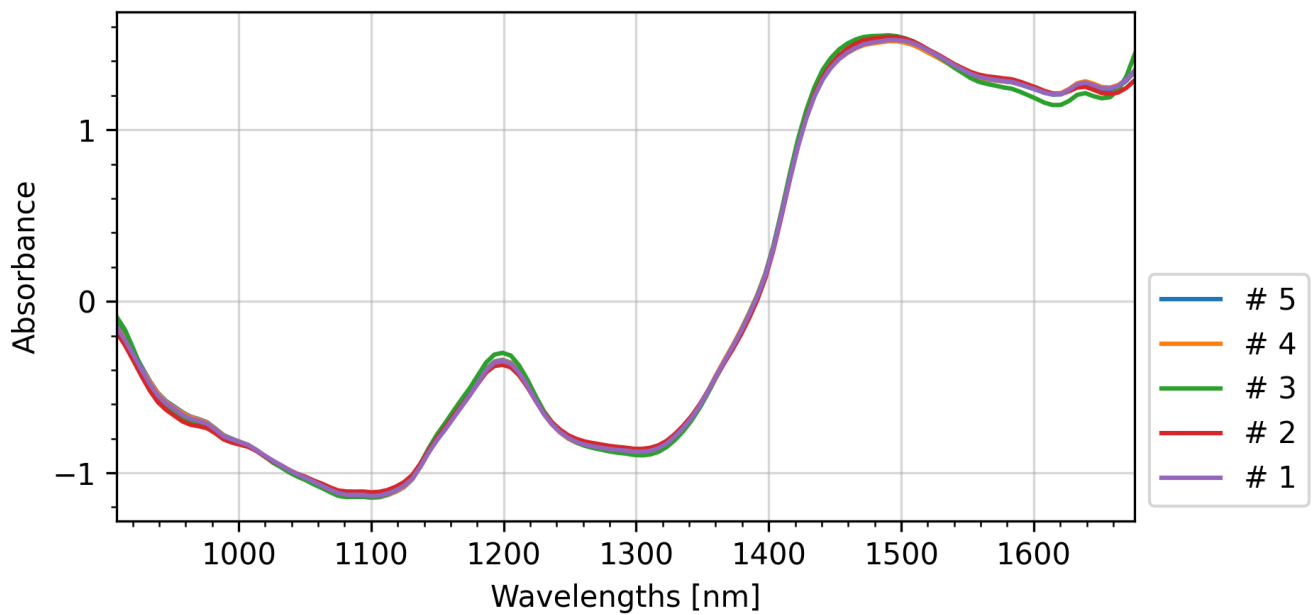

CBDCKO

Na Poříčí 1038/6
110 00 Praha 1
Czechia

CBD Mango dream

Latest measurement: 17/12/24 - 17:58

Result

Cannabis CBD	Total CBD	14.6%
		± 2.0%
	Total THC	0.6%
		± 1.0%
	Moisture	9.6%
		± 0.1%
	Water Activity	0.5
	± 0.1	
	CBC	0.2%
		± 5.0%
	CBCA	0.5%
		± 5.0%
	CBDV	0.0%
		± 5.0%

Sample Information

Measure type: Fresh Bud

Substance form: Unspecified

Number of measures: 5
(total: 5)

Device: M1-1000615

Homogeneity: Excellent

Measure type: Fresh Bud | Substance form: Unspecified | Device: M1-1000615