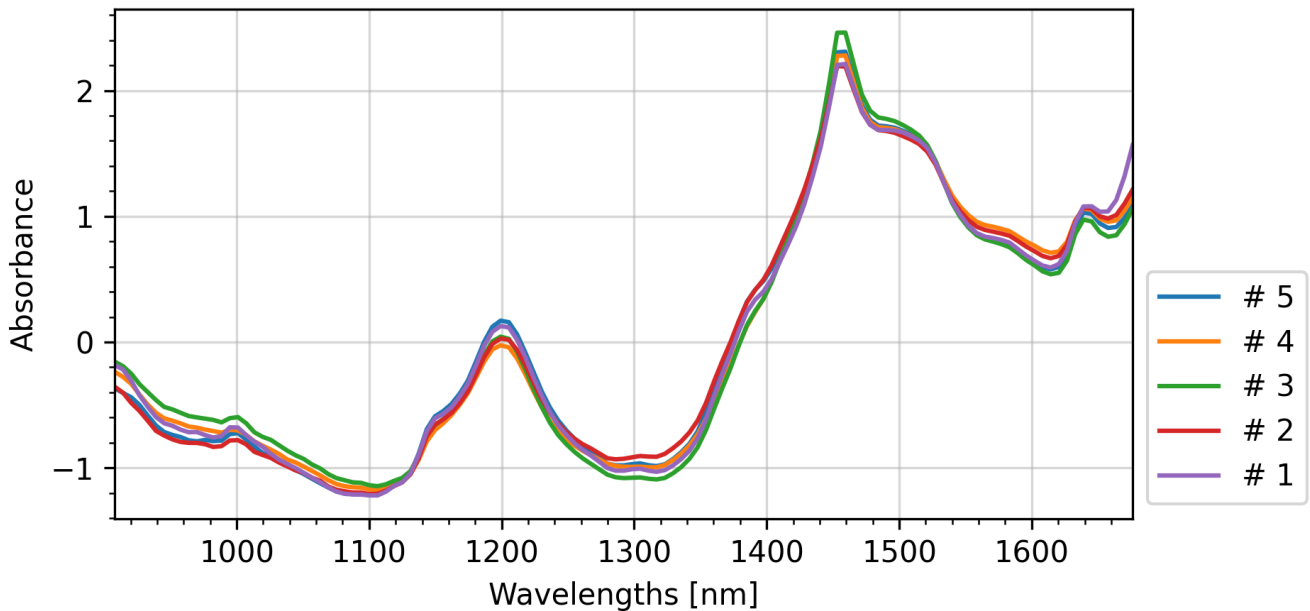

Total THC

0.1%
± 1.0%

Sample Information

Measure type: Fresh Bud

Substance form: Unspecified

Number of measures: 5
(total: 5)

Device: M1-1000615

Homogeneity: Good

Measure type: Fresh Bud | Substance form: Unspecified | Device:
M1-1000615

N°	Date	Substance & purity			User
005	17/12/24 17:49	Resin CBD	Total CBD Total THC	48.2% 0.1%	CBDCKO
004	17/12/24 17:48	Resin CBD	Total CBD Total THC	43.5% 0.1%	CBDCKO
003	17/12/24 17:47	Resin CBD	Total CBD Total THC	45.1% 0.1%	CBDCKO
002	17/12/24 17:47	Resin CBD	Total CBD Total THC	46.8% 0.1%	CBDCKO
001	17/12/24 17:46	Resin CBD	Total CBD Total THC	47.2% 0.1%	CBDCKO